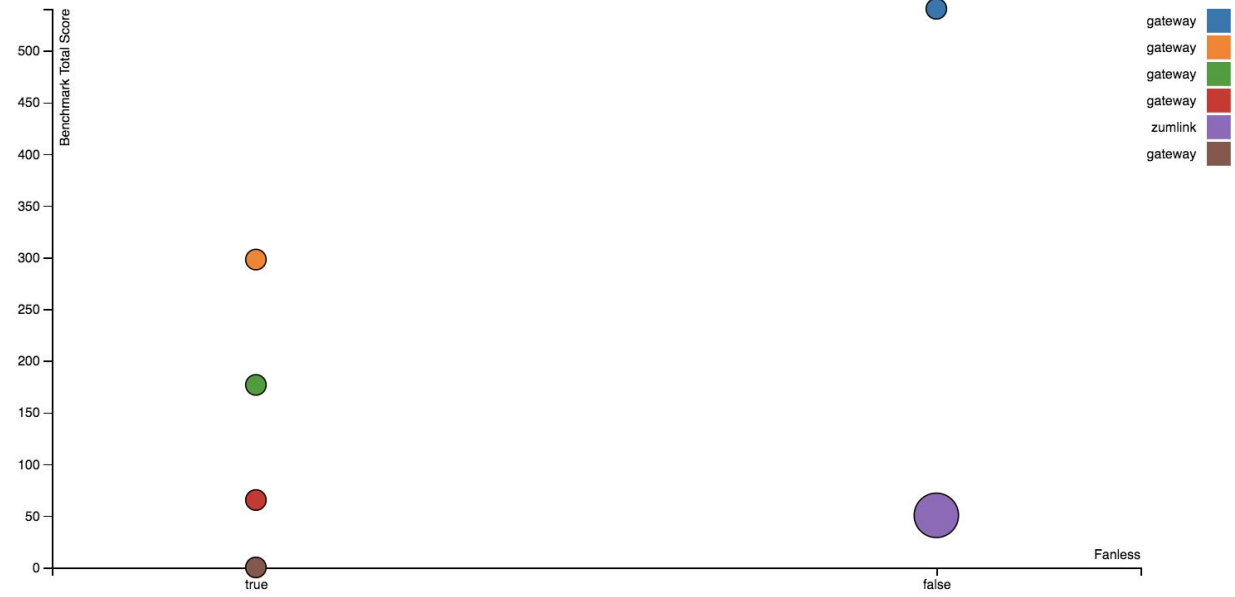

Gateway Technical Specifications

Make:	Freewave
Model:	Z9-PE
CPU:	Cortex A8
Architecture:	arm
RAM (MB):	512
Number of Cores:	1

System Test Results

Simulation Test Results

Performance vs Price (USD)

Performance vs Clock Speed (MHz)

Performance vs RAM (MB)

Performance vs CPU Cores

Performance vs Fanless

Performance vs Form Factor

Performance vs Instruction Set (bits)