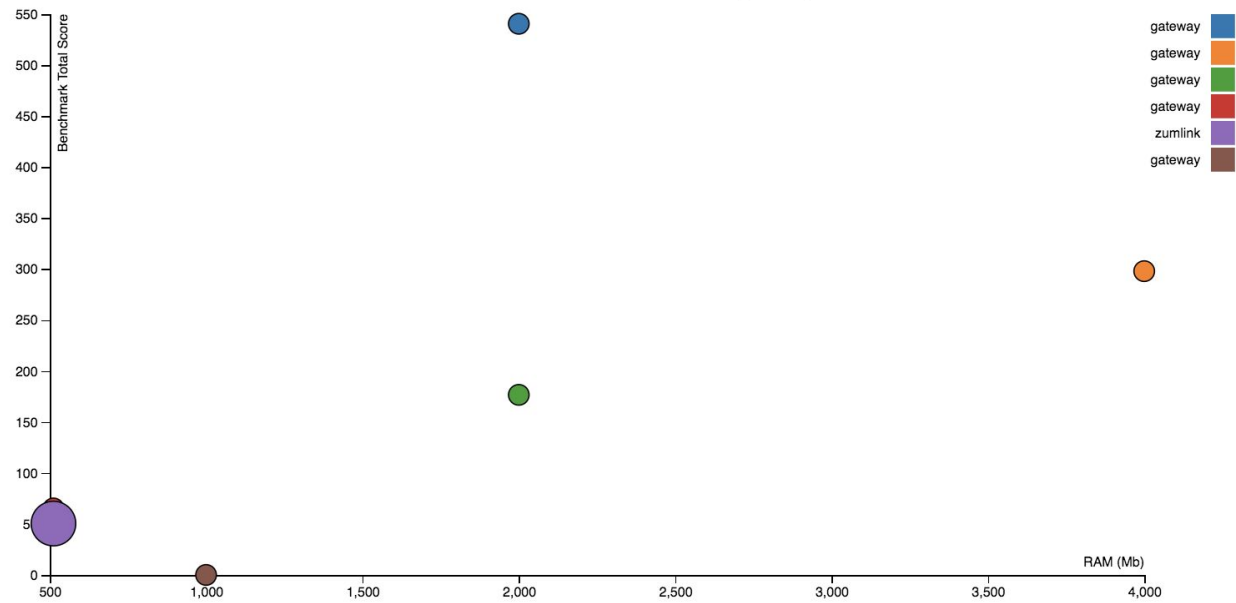

Gateway Technical Specifications

Make:	Freewave
Model:	Z9-PE
CPU:	Cortex A8
Architecture:	arm
RAM (MB):	512
Number of Cores:	1

System Test Results

Simulation Test Results

Performance vs Price (USD)

Performance vs Clock Speed (MHz)

Performance vs RAM (MB)

Performance vs CPU Cores

Performance vs Fanless

Performance vs Form Factor

Performance vs Instruction Set (bits)