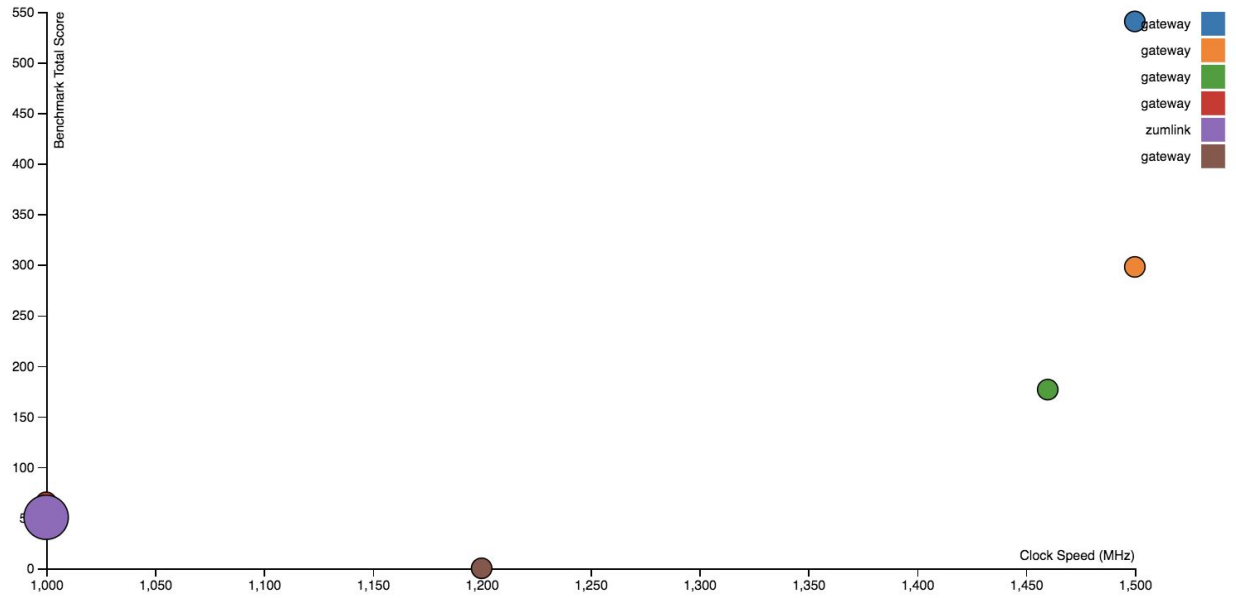

Gateway Technical Specifications

Make:	Freewave
Model:	Z9-PE
CPU:	Cortex A8
Architecture:	arm
RAM (MB):	512
Number of Cores:	1

System Test Results

Simulation Test Results

Performance vs Price (USD)

Performance vs Clock Speed (MHz)

Performance vs RAM (MB)

Performance vs CPU Cores

Performance vs Fanless

Performance vs Form Factor

Performance vs Instruction Set (bits)