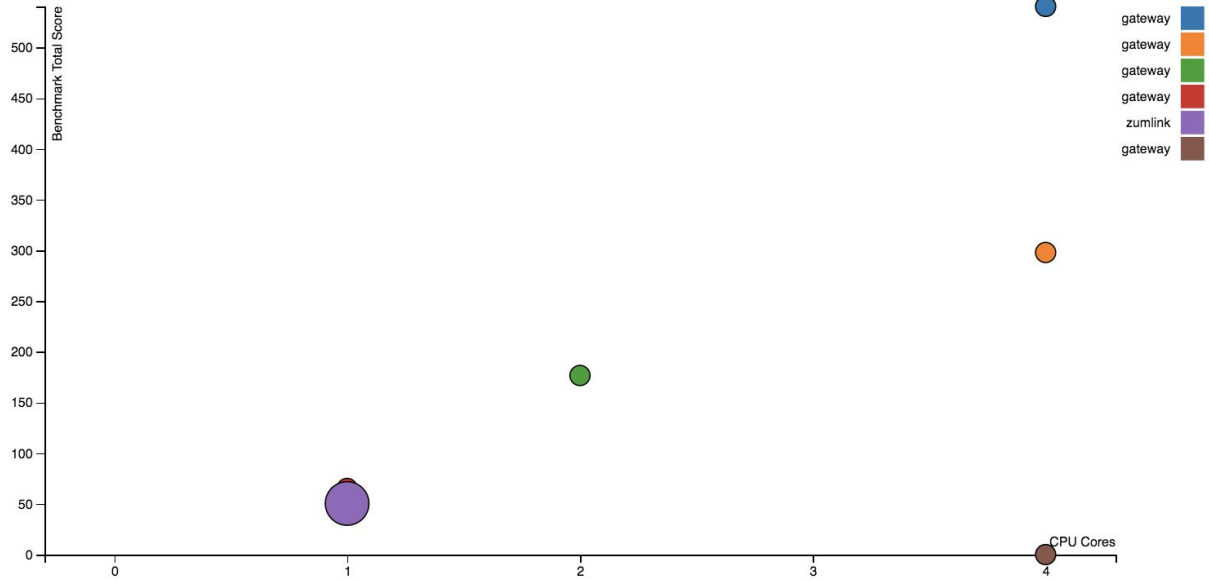

Gateway Technical Specifications

Make:	Freewave
Model:	Z9-PE
CPU:	Cortex A8
Architecture:	arm
RAM (MB):	512
Number of Cores:	1

System Test Results

Simulation Test Results

Performance vs Price (USD)

Performance vs Clock Speed (MHz)

Performance vs RAM (MB)

Performance vs CPU Cores

Performance vs Fanless

Performance vs Form Factor

Performance vs Instruction Set (bits)