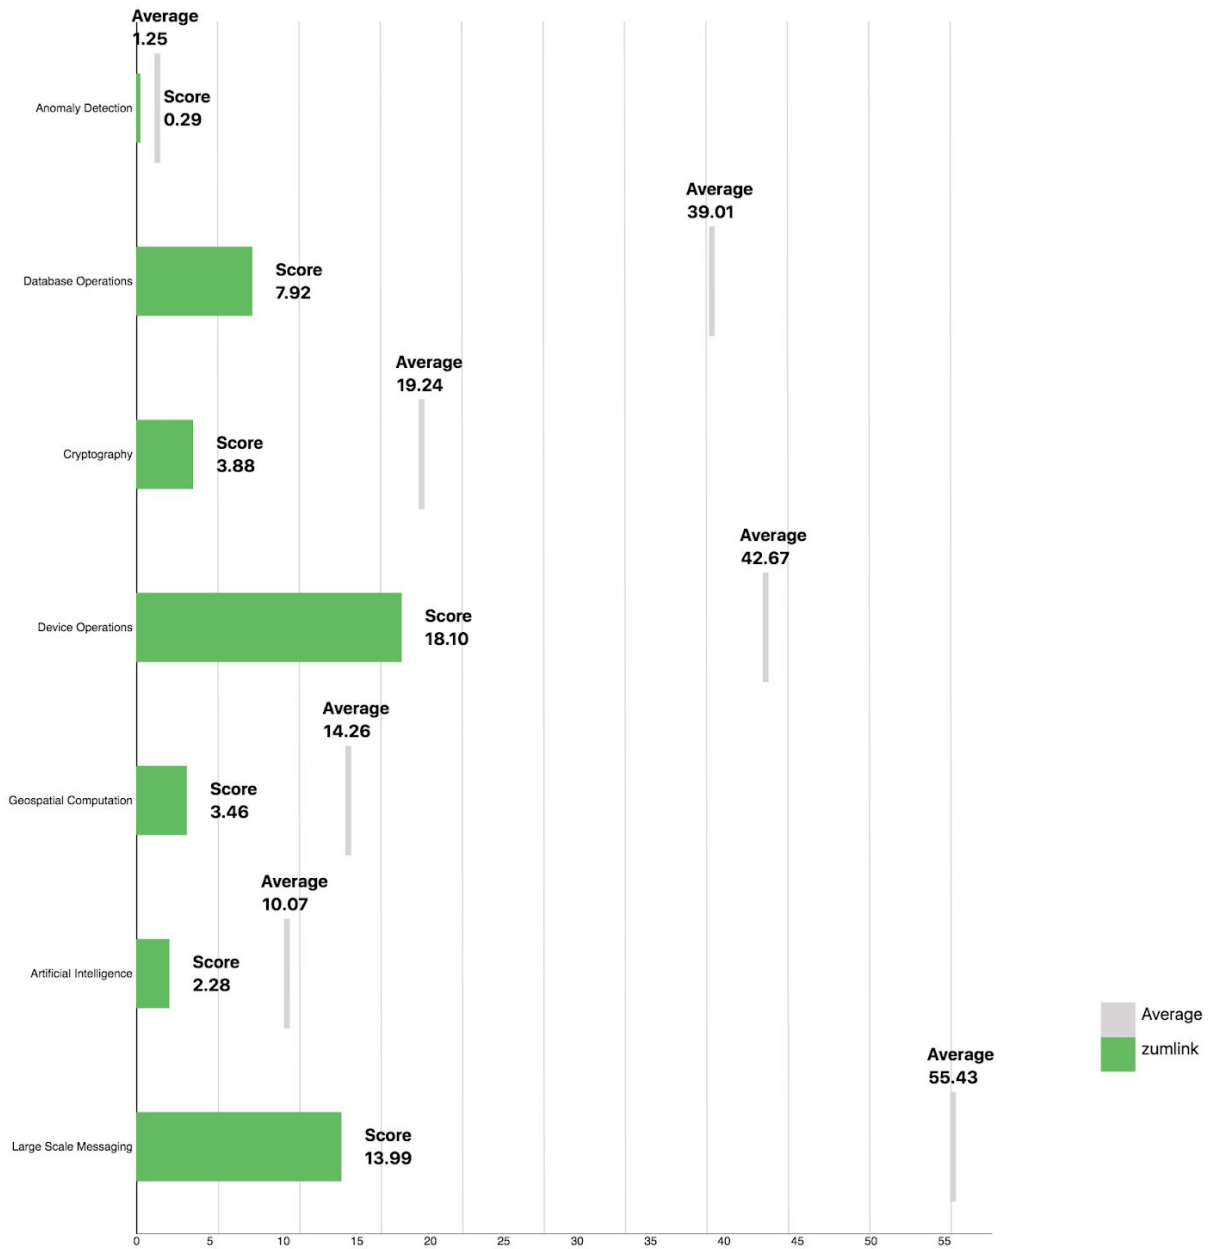

Gateway Technical Specifications

Make:	Freewave
Model:	Z9-PE
CPU:	Cortex A8
Architecture:	arm
RAM (MB):	512
Number of Cores:	1

System Test Results

Simulation Test Results

Performance vs Price (USD)

Performance vs Clock Speed (MHz)

Performance vs RAM (MB)

Performance vs CPU Cores

Performance vs Fanless

Performance vs Form Factor

Performance vs Instruction Set (bits)