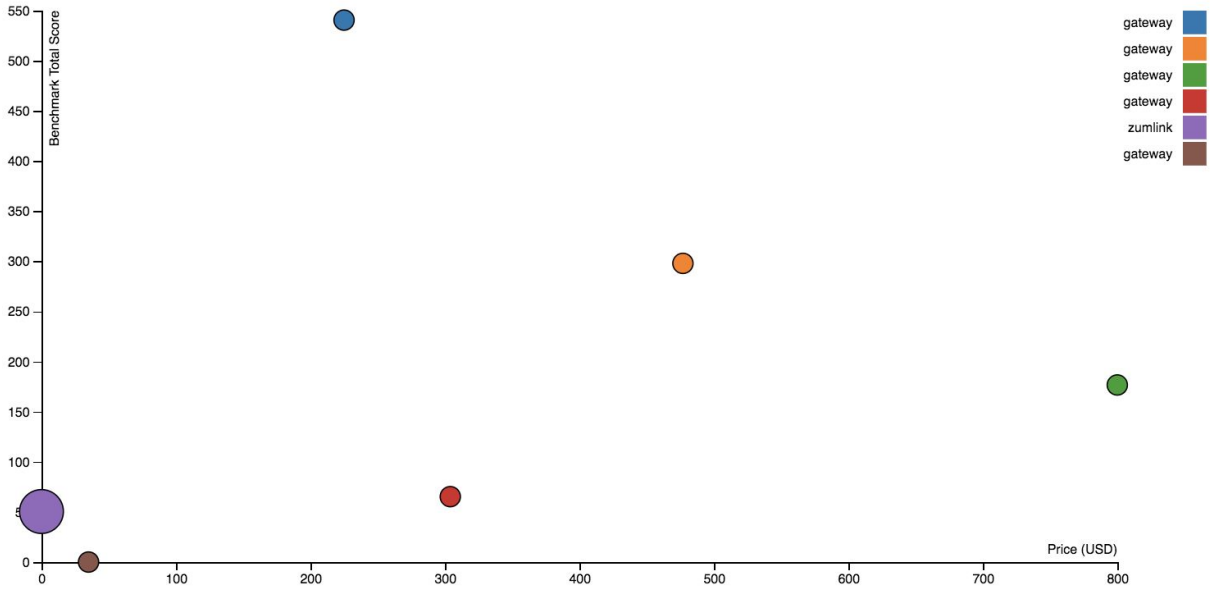

Gateway Technical Specifications

Make:	Freewave
Model:	Z9-PE
CPU:	Cortex A8
Architecture:	arm
RAM (MB):	512
Number of Cores:	1

System Test Results

Simulation Test Results

Performance vs Price (USD)

Performance vs Clock Speed (MHz)

Performance vs RAM (MB)

Performance vs CPU Cores

Performance vs Fanless

Performance vs Form Factor

Performance vs Instruction Set (bits)