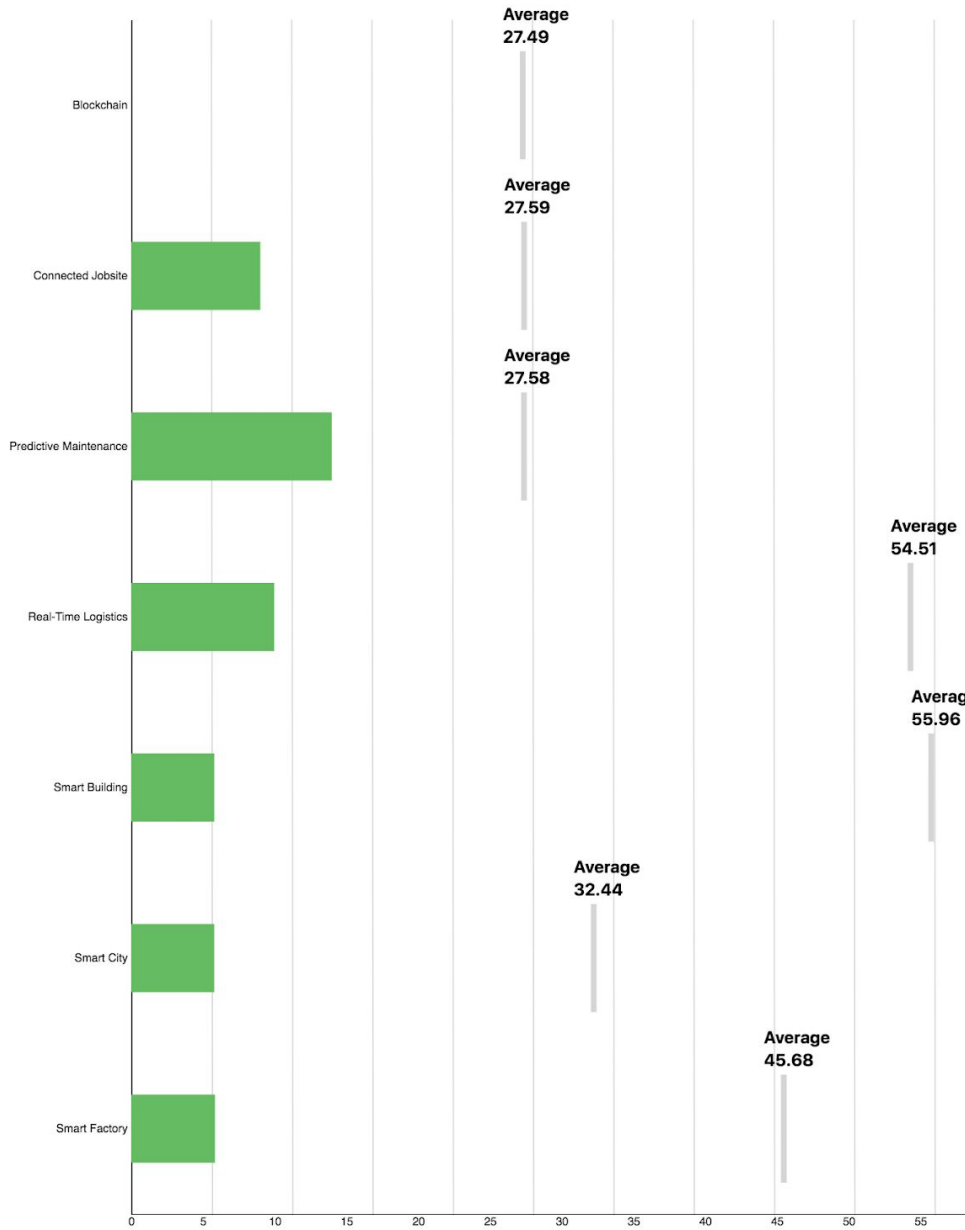

Gateway Technical Specifications

Make:	Freewave
Model:	Z9-PE
CPU:	Cortex A8
Architecture:	arm
RAM (MB):	512
Number of Cores:	1

System Test Results

Simulation Test Results

Performance vs Price (USD)

Performance vs Clock Speed (MHz)

Performance vs RAM (MB)

Performance vs CPU Cores

Performance vs Fanless

Performance vs Form Factor

Performance vs Instruction Set (bits)