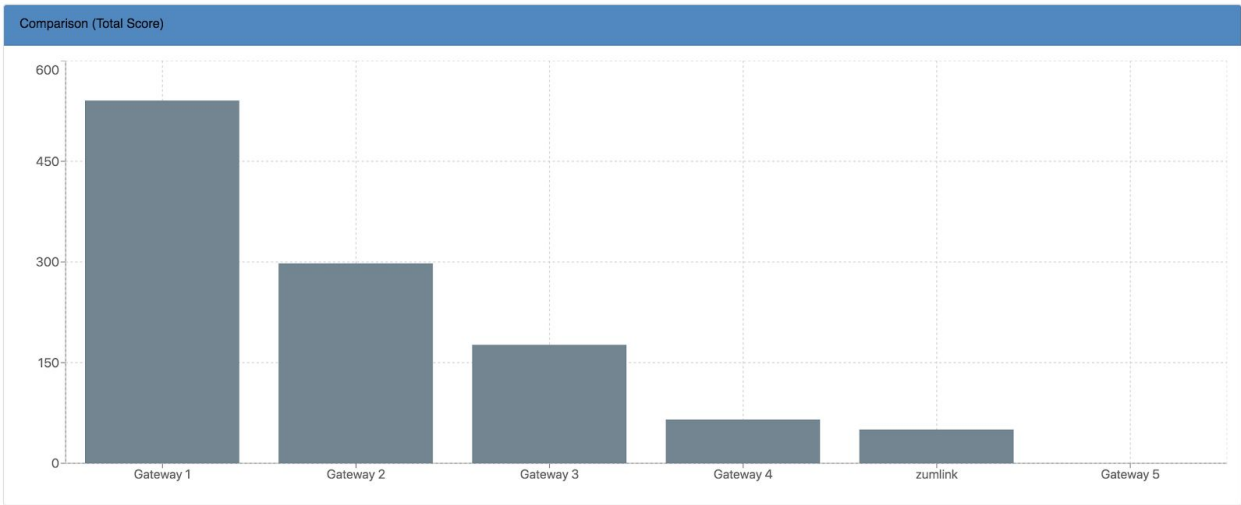

Gateway Technical Specifications

Make:	Freewave
Model:	Z9-PE
CPU:	Cortex A8
Architecture:	arm
RAM (MB):	512
Number of Cores:	1

System Test Results

Simulation Test Results

Performance vs Price (USD)

Performance vs Clock Speed (MHz)

Performance vs RAM (MB)

Performance vs CPU Cores

Performance vs Fanless

Performance vs Form Factor

Performance vs Instruction Set (bits)